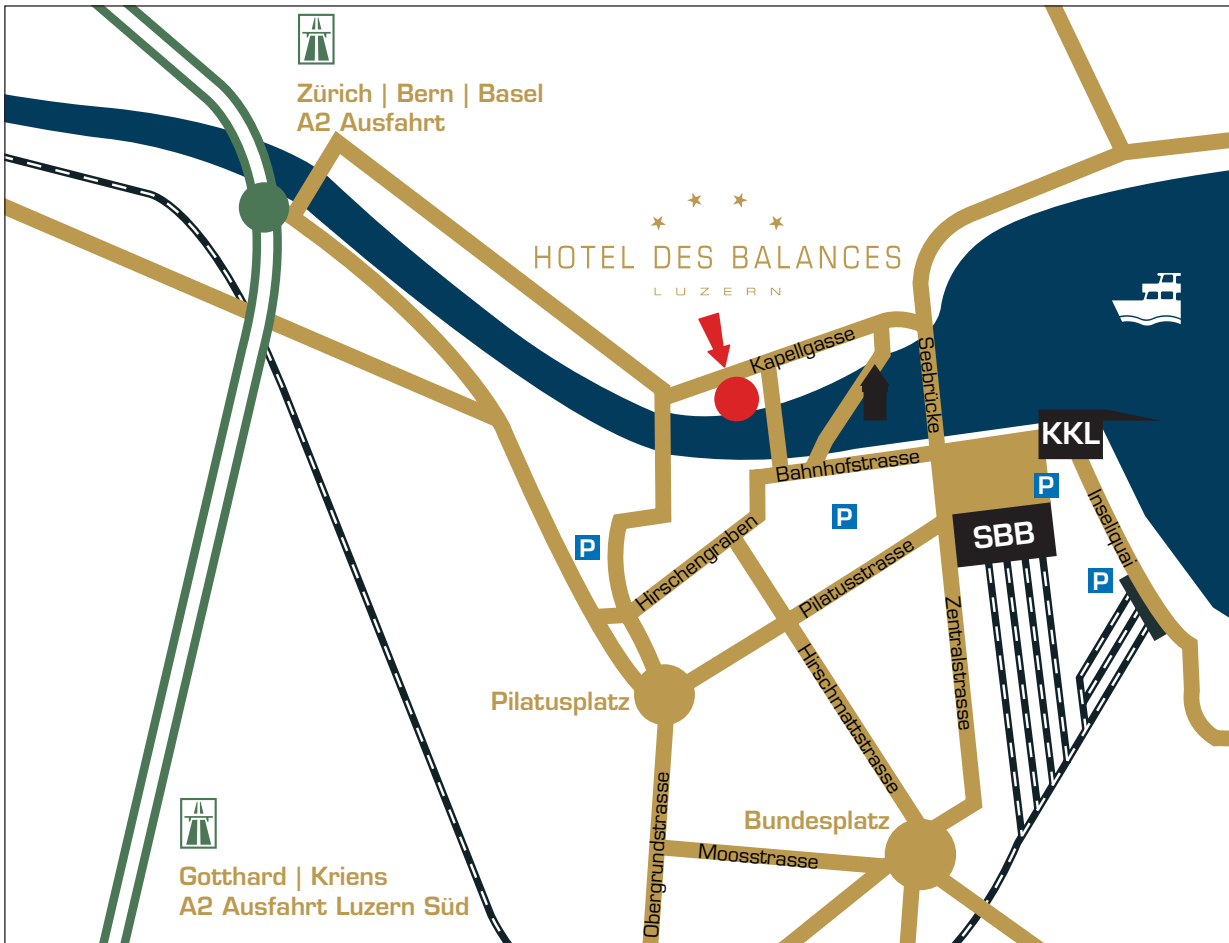

HOTEL DES BALANCES
 L U Z E R N

LOCATION

DIRECTIONS FROM ZURICH

- Follow the green signs (highway) to „Luzern“
- exit „Luzern Zentrum“
- after the tunnel go onto the right hand lane (arrow shows „Gütsch“)
- at the traffic light turn right and drive across the bridge “Geissmattbrücke”
- just after the bridge turn right and drive through the small tower
- drive along next to the river up until the wooden bridge (on the right)
- at the wooden bridge turn right onto the square „Mühlenplatz“
- drive across the square and turn right immediately after the square
- ignore the no entry signs (as hotel guests you are allowed to drive in)
- the second road left will lead you directly to the entrance of the hotel

DISTANCES

- Zurich Airport – 65 km
- Geneva Airport – 250 km
- Basel Airport – 110 km

ADDRESS

Hotel des Balances
 Weinmarkt, CH-6004 Lucerne
 Phone +41 41 418 28 28
 Fax +41 41 418 28 38
www.balances.ch