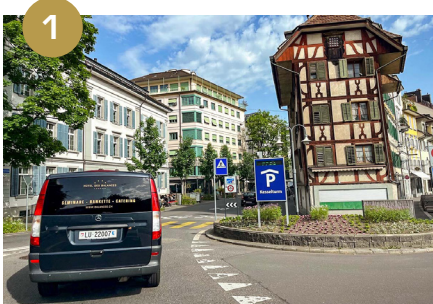

## DIRECTIONS VIA MULTI-STOREY CAR PARK KESSELTURM

1 Turn right and pass the parking garage KesselTurm

2 At the intersection at the fountain turn right and continue to the cobblestones

3 Turn left into the pedestrian zone

4 Then cross the Reuss Bridge

5 The 1st street on the right leads you directly ...

6 ... in front of the Hotel des Balances at «Weinmarkt»

### IMPORTANT:

The entrance to the pedestrian zone is allowed to hotel guests.

If you are using a navigation device, enter the destination «Parkhaus KesselTurm, Burgerstrasse 20» and then follow the directions