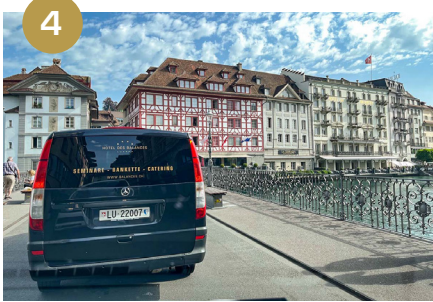

## DIRECTIONS VIA MULTI-STOREY CAR PARK KESSELTURM

1 Turn right and pass the parking garage KesselTurm

2 At the intersection at the fountain turn right and continue to the cobblestones

3 Turn left into the pedestrian zone

4 Then cross the Reuss Bridge

5 The 1st street on the right leads you directly ...

6 ... in front of the Hotel des Balances at «Weinmarkt»